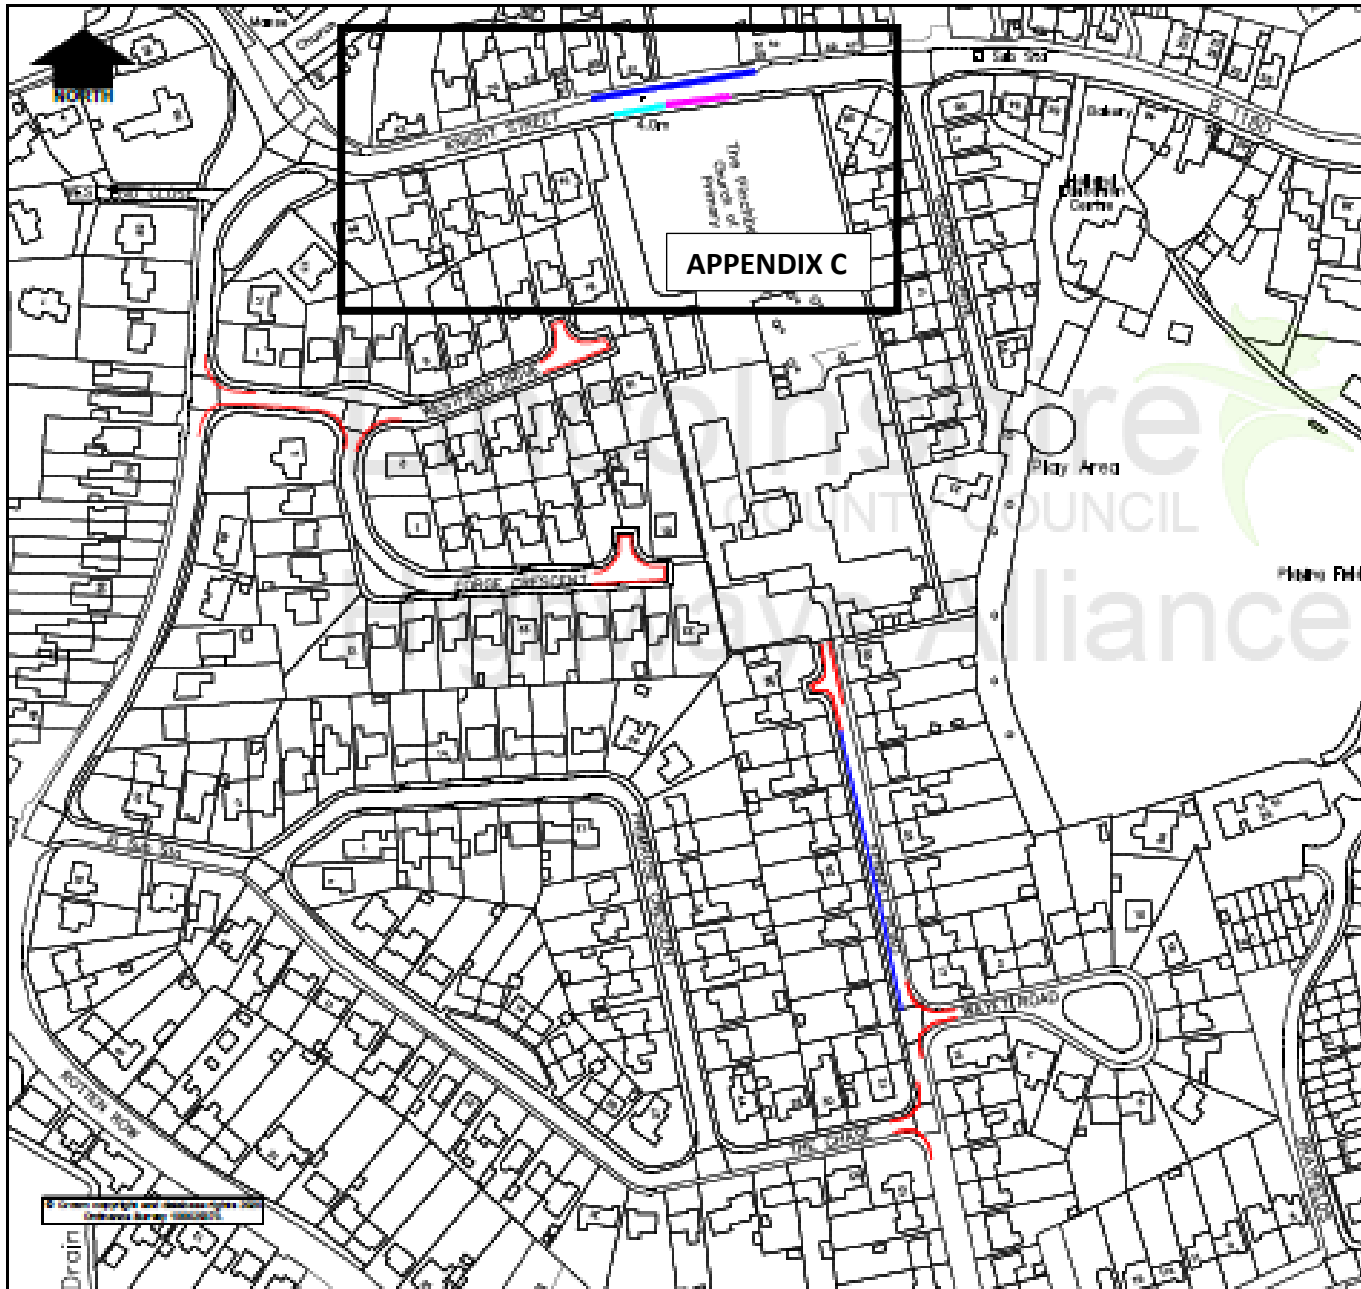

APPENDIX B : Pinchbeck, various roads – proposed waiting restrictions

Key	
	Proposed No Waiting At Any Time
	Proposed No Waiting, Monday - Friday 08:00 - 09:30 and 14:30 - 16:00
	Proposed Bus Stop Clearway, Mon - Sat, 06:30 - 19:00
	Proposed Bus Stand, Mon - Fri, 08:00 - 09:30 and 14:30 - 16:00

This page is intentionally left blank